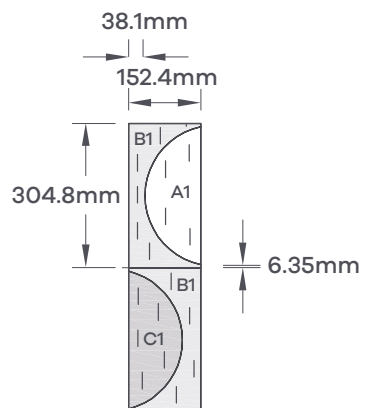

DC565

- A** Diffusion Chambray - AROADF39
- B** Diffusion Lux - AROADF38
- C** Stucco Opaline - AROAUC88

1 Module =

A1 = 304.8mm x 114.3mm part tile (1 off)

B1 = 304.8mm part tile (2 off)

C1 = 304.8mm x 114.3mm part tile (1 off)

3 Colour

1 Module =

A1 = 609.6mm x 265.94mm part tile (1 off)

B1 = 609.6mm x 304.8mm part tile (2 off)

C1 = 609.6mm x 265.94 part tile (1 off)

DC509

A Tempus Soothe - AROSTE31

B Tempus Embrace - AROSTE30