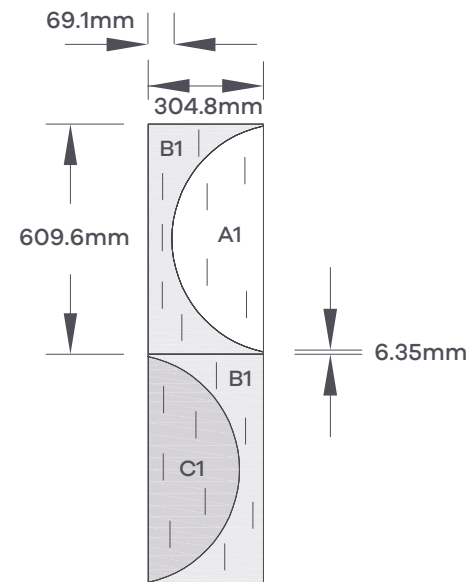

DC565

- A** Diffusion Chambray - AROADF39
- B** Diffusion Lux - AROADF38
- C** Stucco Opaline - AROAUC88

1 Module =

A1 = 304.8mm x 114.3mm part tile (1 off)

B1 = 304.8mm part tile (2 off)

C1 = 304.8mm x 114.3mm part tile (1 off)

3 Colour

1 Module =

A1 = 609.6mm x 265.94mm part tile (1 off)

B1 = 609.6mm x 304.8mm part tile (2 off)

C1 = 609.6mm x 265.94 part tile (1 off)

DC509

A Tempus Soothe - AROSTE31

B Tempus Embrace - AROSTE30