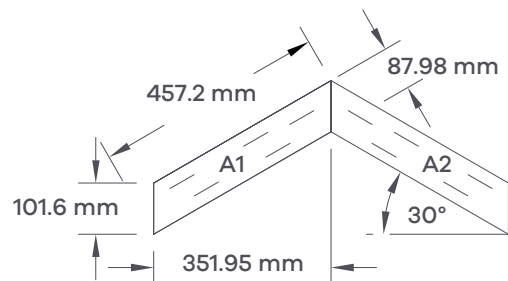

1 Colour

A1 = 87.98mm x 457.2mm A1 block tile (1 off)

A2 = 87.98mm x 457.2mm A2 block tile (1 off)

DC501

A Clowes Oak - AROW8650

DC527

A Buxton Oak - AROW8660

DC528