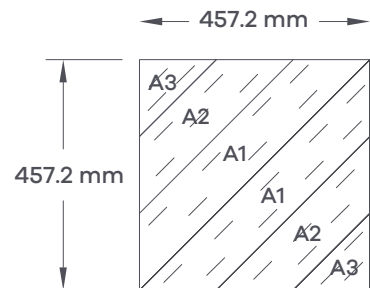

A2 = 71.842mm x 287.3682mm A2 block tile (2 off)

A3 = 71.842mm x 143.6842mm A3 triangle tile (2 off)

1 Colour

DC504

A Brushed Oak - AR0W7910

DC537

A Tollymore Oak - AR0W8760

1 Module =

A1 = 107.763mm x 646.5784mm A1 block tile (2 off)

A2 = 107.763mm x 431.0523mm A2 block tile (2 off)

A3 = 107.763mm x 215.5262mm A3 triangle tile (2 off)

2 Colour

DC510

- A** Deptford Concrete - AROSRE29
- B** Diffusion Loam - AROADF04