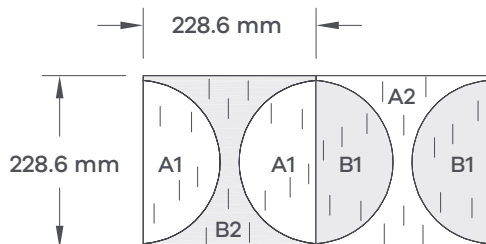

1 Module =

- **A1** = 215.9mm x 107.95mm part tile (2 off)
- **B1** = 215.9mm x 107.95mm part tile (2 off)
- **A2** = 228.6mm x 228.6mm part tile (1 off)
- **B2** = 228.6mm x 228.6mm part tile (1 off)