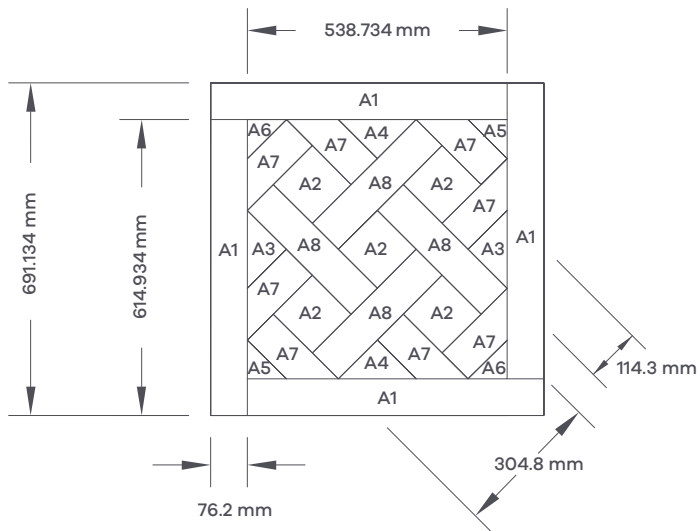

A Friston Oak - AROW8750

1 Module =

- A1** = 614.93mm x 76.2mm plank (4 off)
- A2** = 114.3mm x 114.3mm tile (5 off)
- A3** = 114.3mm triangle tile (2 off)
- A4** = 114.3mm triangle tile (2 off)
- A5** = 80.77mm triangle tile (2 off)
- A6** = 80.77mm triangle tile (2 off)
- A7** = 76.2mm x 190.5mm mitred tile (8 off)
- A8** = 76.2mm x 304.8mm tile (4 off)