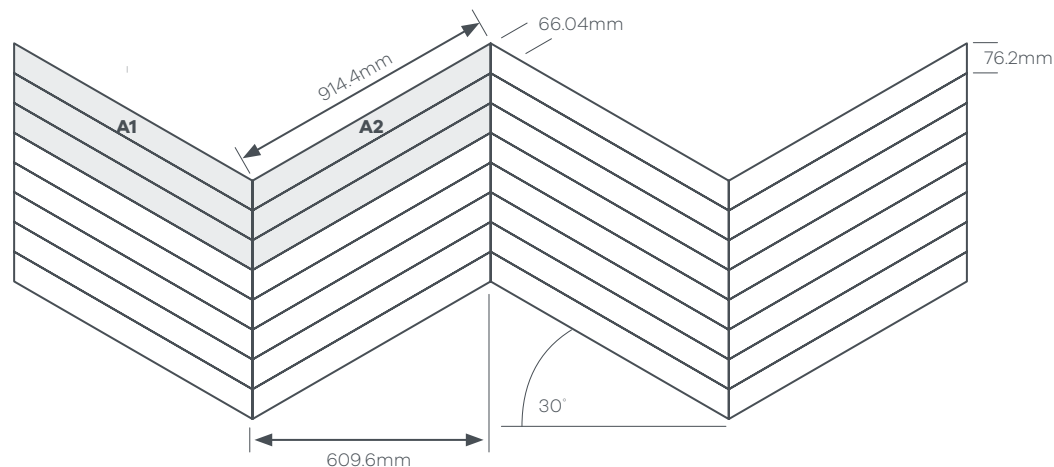

1 module =

- A** 863.6mm x 431.8mm Tile (1 off)
- B** 304.8mm x 304.8mm Tile (1 off)
- C** 863.6mm x 431.8mm Tile (1 off)

A 863.6mm x 431.8mm Tile

C 304.8mm x 304.8mm Tile

B 863.6mm x 431.8mm Tile

1 Colour