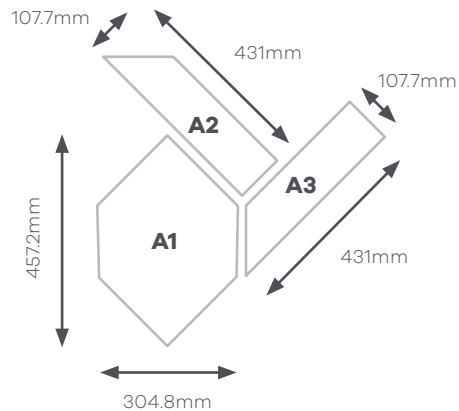

1 module for Both 1 & 2 colour =

- A 114.3mm x 114.3mm Tile
- B 76.2mm x 304.8mm Plank

114.3mm x 114.3mm Tile

76.2mm x 304.8mm Plank

1 Colour

1 Module =

- A1** Polygon Tile (1 off)
- A2** Angle Cut Tile (1 off)
- A3** Angle Cut Tile (1 off)