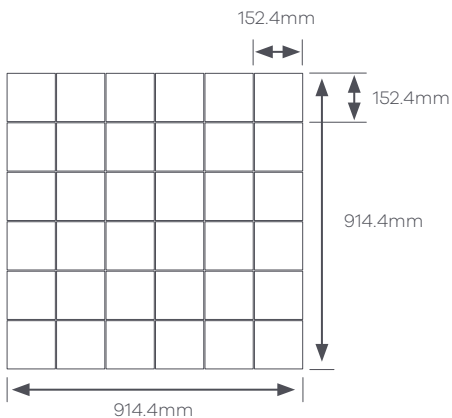

Amtico Signature Designers' Choice Installation Guides

Check

1 Colour

A	▷	A	▷	A
▷	A	▷	A	▷
A	▷	A	▷	A
▷	A	▷	A	▷
A	▷	A	▷	A

DC630

A Tay Oak - AROW8900

1 Module= (1 off each)

Tiles must be tessellated
to achieve pattern

2 Colour

A	B	A	B	A
B	A	B	A	B
A	B	A	B	A
B	A	B	A	B
A	B	A	B	A

1 Module= (1 off each)

DC301

A Composit Calcium - AROSGNII
B Graphite Slate - AROSSL23

DC302

A Kura Kala - AROSKU31
B Kura Opium - AROSKU49

DC311

A Pure Plain White - AROAPN11
B Pure Plain Black - AROAPN22

DC364

A Stucco Quartz - AROAUC15
B Stucco Indigo - AROAUC91

DC365

A Encaustic Kyanite - AROAEN83
B Diffusion Lux - AROADF38

DC366

A Kura Cassia - AROSKU41
B Encaustic Umber - AROEN44

DC440

A Stucco Putty - AROAUC30
B Modernist Frame - AROAMN30

DC595

A Sloane Concrete - AROSSC37
B Packwood Stone - AROSSC12

DC596

A Diffusion Loam - AROADF04
B Waterloo Concrete - AROSSC10

DC631

A Bianca Classic Marble - AROSOM10
B Nero Classic Marble - AROSCA20