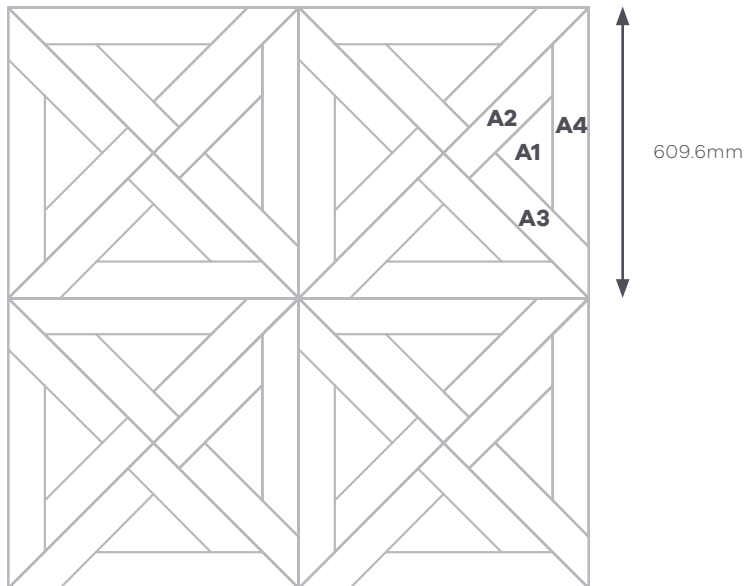

1 Colour

1 Module =

- A1** Half Tile (4 off)
- A2** Mitred Part (4 off)
- A3** Mitred Part (4 off)
- A4** Double Mitred (4 off)

Supplied as a set of loose tile parts, the layout is to be formed on site using this tile set.