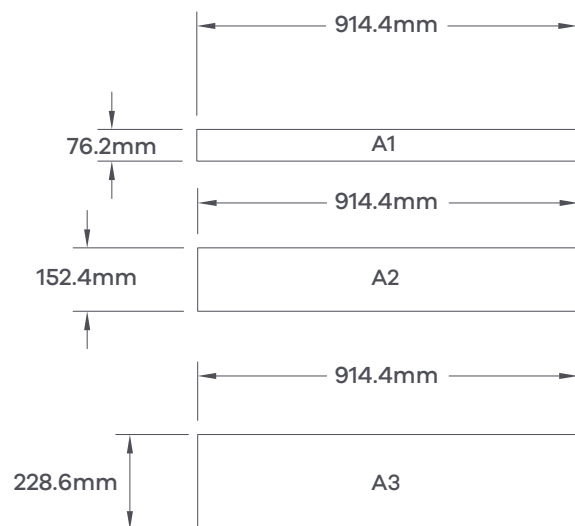

5 module =
A, B, C, D, E, 114.3mm x 457.2mm right (1 off)
A, B, C, D, E, 114.3mm x 457.2mm left (1 off)

1 Colour

DC626

A Darley Oak - AROW8710

DC627

A Berwick Oak - AROW8850

DC628

A Hamsterley Oak - AROW8770

1 Module =

A1 = 76.2mm x 914.4mm plank tile (1 off)

A2 = 152.4mm x 914.4mm plank tile (1 off)

A3 = 228.6mm x 914.4mm plank tile (1 off)

1 Colour with Stripping

DC179

- A Umbra Eclipse - AROAUA33
- B Basilica Shell Stripping - AROSBS41