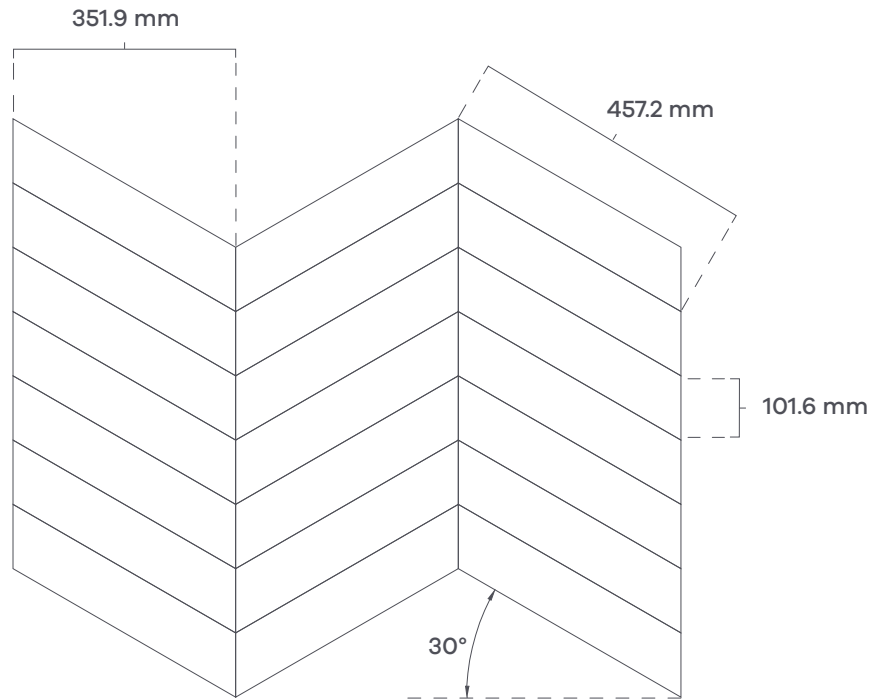

1 Colour

A1 = 87.98mm x 457.2mm A1 block tile (1 off)

A2 = 87.98mm x 457.2mm A2 block tile (1 off)

DC501

A Clowes Oak - AROW8650

DC527

A Buxton Oak - AROW8660

DC528