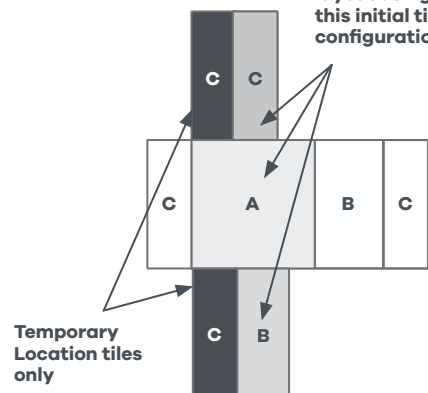

1 module 1 colour =

- **A** 457.2mm x 457.2mm Tile (1 off)
- **A** 228.6mm x 457.2mm Tile (1 off)
- **A** 152.4mm x 457.2mm Tile (1 off)
- **B1** 3.2mm x 457.2mm Strip (3 off)
- **B2** 3.2mm x 914.4mm Strip (1 off)

Start your design layout using this initial tile configuration

- **A** 457.2mm x 457.2mm Tile
- **B** 228.6mm x 457.2mm Tile
- **C** 152.4mm x 457.2mm Tile