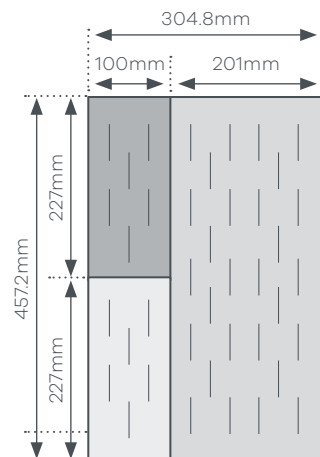

Amtico Signature Designers' Choice

Installation Guides

Small Frame Laying Pattern - 4 Colour with Stripping

DC403

- **A** Encaustic Umber - AROAEN44
- **B** Modernist Frame - AROAMN30
- **C** Encaustic Mineral - AROAEN25
- **D** Stucco Putty - AROAUC30
- **E** Tempus Echo (stripping)- AROSTE13

DC404

- **A** Modernist Vault - AROAMN13
- **B** Modernist Spire - AROAMN38
- **C** Modernist Lintel - AROAMN31
- **D** Modernist Atrium - AROAMN81
- **E** Modernist Vault (stripping) - AROAMN13

DC454

- **A** Stucco Putty - AROAUC30
- **B** Basilica Shell - AROSBS41
- **C** Kura Caraway - AROSKU38
- **D** Modernist Frame - AROAMN30
- **E** Cirrus Air (stripping) - AROW8100