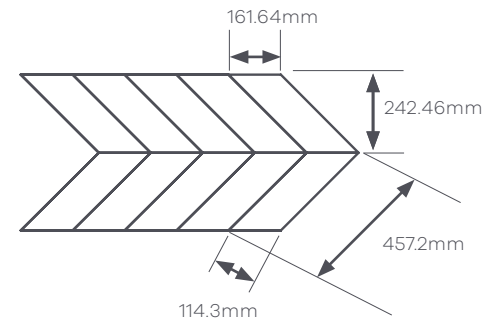

1 and 3 modules =
Equal amounts of each left/right
114.3mm x 457.2mm (13 off each 1m² box).

5 module =
A, B, C, D, E, 114.3mm x 457.2mm right (1 off)
A, B, C, D, E, 114.3mm x 457.2mm left (1 off)