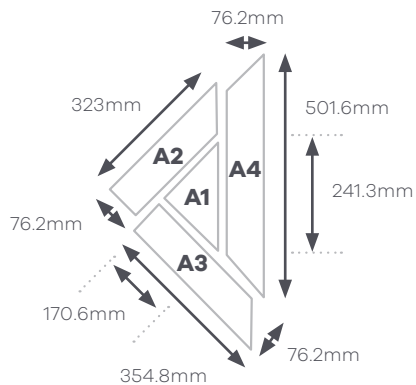

1 Colour

1 Module =

- **A1** Half Tile (4 off)
- **A2** Mitred Part (4 off)
- **A3** Mitred Part (4 off)
- **A4** Double Mitred (4 off)

Supplied as a set of loose tile parts, the layout is to be formed on site using this tile set.

DC324

A Manor Oak - AR0W7970

DC321

A Toulouse Oak - AR0W8430

DC323

A Tranquil Grain - AR0W8300

DC277

A Brushed Oak - AR0W7910

DC322

A Verbier Oak - AR0W8320

DC547

A Henley Oak - AR0W8740

DC548

A Trevellas Oak - AR0W8890

DC549

A Kirby Oak - AR0W8780

DC550

A Yarncliff Oak - AR0W8800

Installation instructions also apply to endless possibility code EP272