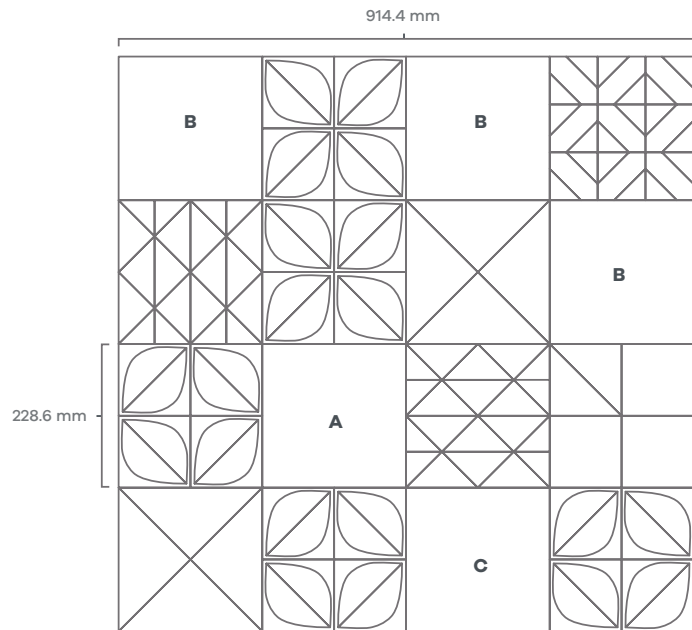

C 114mm x 457mm Plank Tile (2 off)

C 50.8mm x 457mm Plank Tile (2 off)

C 25.4mm x 457mm Plank Tile (2 off)

Amtico Signature Designers' Choice Installation Guides

Muralist

DC325

- A Basilica Salt - AROSBS12
- B Basilica Shell - AROSBS41
- C Kura Caraway - AROSKU38