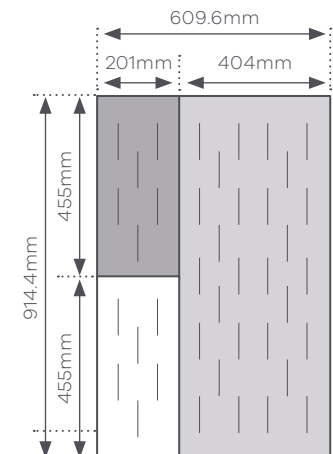

1 module for Both 1 & 2 colour =

- A 114.3mm x 114.3mm Tile
- B 76.2mm x 304.8mm Plank

114.3mm x 114.3mm Tile

76.2mm x 304.8mm Plank

1 Colour

1 Module =

- A1** Polygon Tile (1 off)
- A2** Angle Cut Tile (1 off)
- A3** Angle Cut Tile (1 off)

- A 101.6mm x 203.2mm small Tile Cross Grain
- A 152.4mm x 304.8mm large Tile Cross Grain

- A 101.6mm x 203.2mm small Tile Straight Grain
- A 152.4mm x 304.8mm large Tile Straight Grain

- A 203.2mm x 203.2mm small Tile Straight Grain
- A 304.8mm x 304.8mm large Tile Straight Grain

- A 101.6mm x 304.8mm small Tile Cross Grain
- A 152.4mm x 457.2mm large Tile Cross Grain

- A 101.6mm x 304.8mm small Tile Straight Grain
- A 152.4mm x 457.2mm large Tile Straight Grain

- A 203.2mm x 304.8mm small Tile Cross Grain
- A 304.8mm x 457.2mm large Tile Cross Grain

1 Colour

1 Module =

- A1** Half Tile (4 off)
- A2** Mitred Part (4 off)
- A3** Mitred Part (4 off)
- A4** Double Mitred (4 off)

Supplied as a set of loose tile parts, the layout is to be formed on site using this tile set.