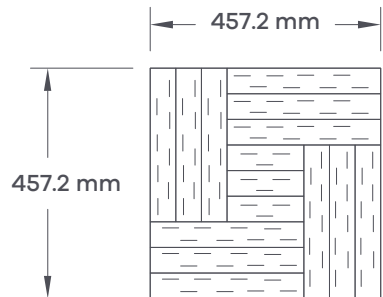

DC538

A Buxton Oak - AROW8660

DC539

A Whinlatter Oak - AROW8730

DC540

A Aged Oak - AROW7710

1 Module =

50.8mm x 304.8mm block tile (12 off)

50.8mm x 152.4mm block tile (3 off)

The center element of the module alternates as the design repeats.

2 Colour

DC629

A Bordeaux Oak - AROW8450

B Buxton Oak - AROW8660

1 Module 2 Colour =

A 50.8mm x 304.8mm block tile (6 off)

A 50.8mm x 152.4mm block tile (2 off)

B 50.8mm x 304.8mm block tile (6 off)

B 50.8mm x 152.4mm block tile (1 off)

Amtico Signature Designers' Choice Installation Guides

Check

1 Colour

A	▷	A	▷	A
▷	A	▷	A	▷
A	▷	A	▷	A
▷	A	▷	A	▷
A	▷	A	▷	A