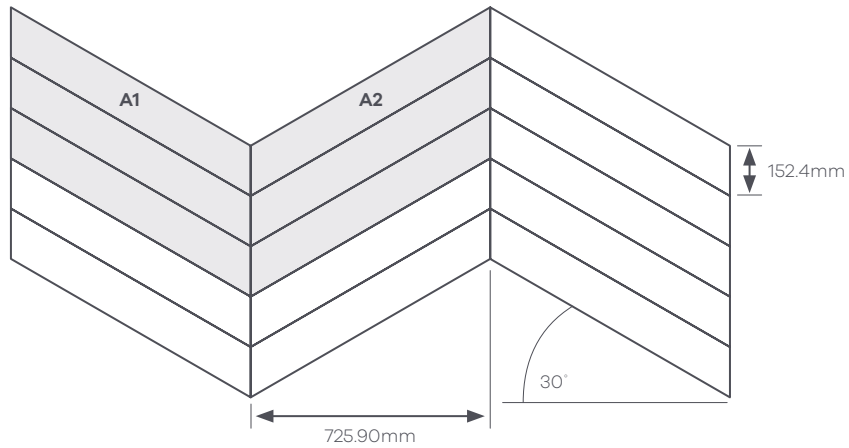

A4 = 298.45mm x 298.45mm A4 block tile (4 off)

B = 6mm stripping

1 Colour

DC421
A Aged Oak - AR0W7710

DC422
A Aspen Oak - AR0W8310

DC423
A Rotterdam Oak - AR0W8440

DC424
A Sanctuary Grain - AR0W8270

DC425
A Reclaimed Oak - AR0W7870