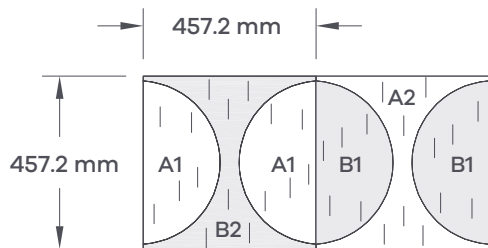

2 Colour

DC507

- A** Bianca Classic Marble - AROSOM10
- B** Verde Classic Marble - AROSCA87

DC563

- A** Grigio Classic Marble - AROSCA37
- B** Onyx Marble - AROSOM30

1 Module =

- A1** = 444.5mm x 215.9mm part tile (2 off)
- B1** = 444.5mm x 215.9mm part tile (2 off)
- A2** = 457.2mm x 457.2mm part tile (1 off)
- B2** = 457.2mm x 457.2mm part tile (1 off)