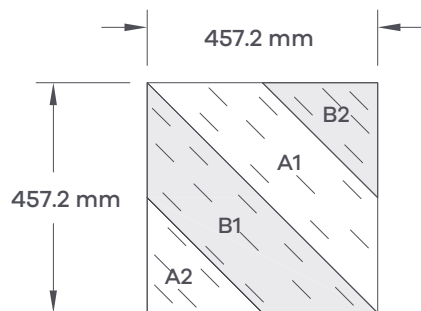

DC570

- A** Onyx Marble - AROSOM30
- B** Nero Classic Marble - AROSCA20

1 Module =

A1 = 107.76mm x 431.0523mm A1 block tile (1 off)

A2 = 107.76mm x 215.52mm A2 block tile (1 off)

B1 = 107.76mm x 431.0523mm B1 block tile (1 off)

B2 = 107.76mm x 215.52mm B2 block tile (1 off)

2 Colour

DC511

A Onyx Marble - AROSOM30

B Grigio Classic Marble - AROSCA37

DC571

A Encaustic Kyanite - AROAEN38

B Stucco Pebble - AROAUC83

DC632

A Russet Burnished Metal - AROARH44

B Darley Oak - AROW8710

1 Module =

A1 = 161.64mm x 646.57mm A1 block tile (1 off)

A2 = 161.64mm x 323.28mm A2 block tile (1 off)

B1 = 161.64mm x 646.57mm B1 block tile (1 off)