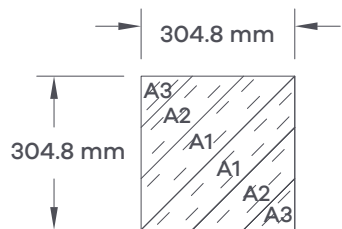

DC534

A Worn Oak - AR0W7390

DC535

A Rotterdam Oak - AR0W8440

DC536

A Chargot Oak - AR0W8720

1 Module =

A1 = 71.842mm x 431.0523mm A1 block tile (2 off)

A2 = 71.842mm x 287.3682mm A2 block tile (2 off)

A3 = 71.842mm x 143.6842mm A3 triangle tile (2 off)

1 Colour

DC504

A Brushed Oak - AR0W7910

DC537

A Tollymore Oak - AR0W8760

1 Module =

A1 = 107.763mm x 646.5784mm A1 block tile (2 off)

A2 = 107.763mm x 431.0523mm A2 block tile (2 off)

A3 = 107.763mm x 215.5262mm A3 triangle tile (2 off)

2 Colour

DC510

- A** Deptford Concrete - AROSRE29
- B** Diffusion Loam - AROADF04